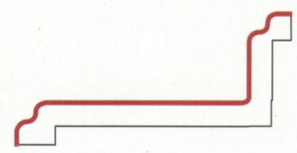

ORA 1/8" Radius Full-Wrap Edge

- Pencil-line edge creates the authentic look of granite
- Full-wrap design wraps around bottom edge for "slab" effect

MARBELLA 1/8" Radius Edge

- Sophisticated and modern lines blend effortlessly into the slab-like profile
- Pencil-line edge creates the authentic look of granite

VALENCIA Full-Wrap Ogee

- Dramatic, graceful contoured slope
- Full-wrap edge design for classic sophistication

BARCELONA Contemporary Ogee

- Striking edge contours add distinction and flair
- Double-waterfall edge is perfect for classic and modern designs